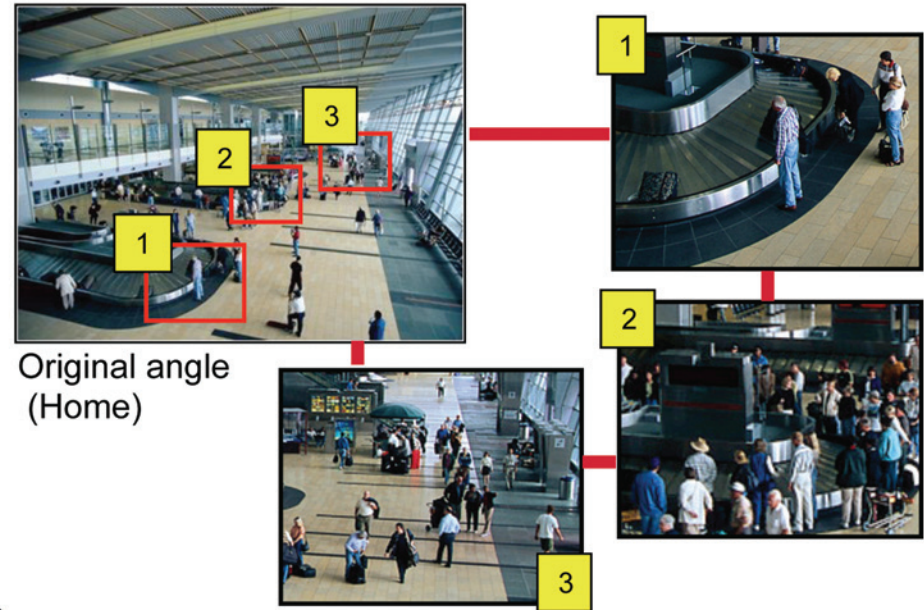

Time effective ! - Quick installation

1. Switch to analog output
2. Connect with CAT5 from PoE
3. Connect with monitor and start adjustment !

Save **60-90%** of installation time by "3-step angle adjustment" via analog output.

Digital PTZ and 20 preset patrol

Original angle
(Home)

Cost effective ! - Covers larger area by the smaller number of cameras

Standard cameras

Megapixel cameras