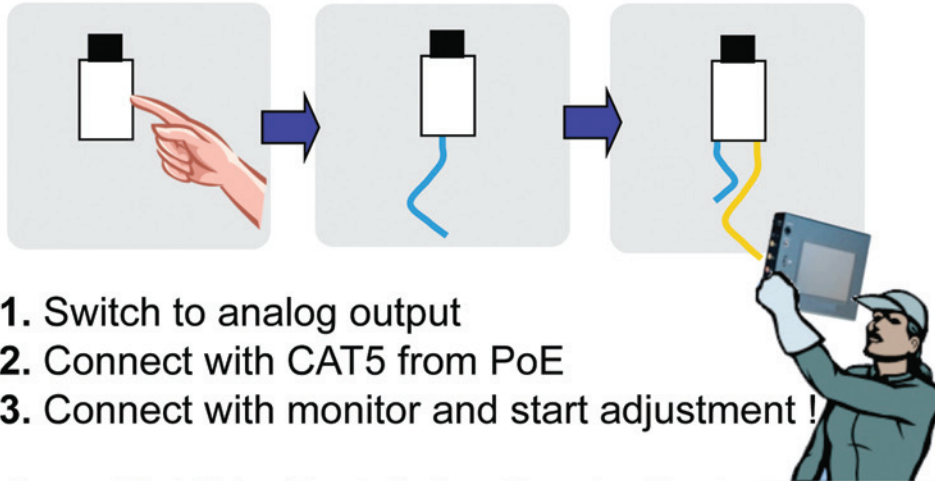

JVC

The Perfect Experience

V.NETWORKS<http://jvc.com/vnetworks>

V.NETWORKS Megapixel comparison

2009_US

	JVC	AXIS		Panasonic		SONY
	VN-X35U	211M	223M	WV-NP304	WV-NP1004	SNC-CM120
	 <i>1.3 megapixel</i>	 <i>1.3 megapixel</i>	 <i>2 megapixel</i>	 <i>1.3 megapixel</i>	 <i>1.3 megapixel</i>	 <i>1.3 megapixel</i>
Image Device	1/3 progressive CCD	1/3 Prog. CMOS	1/2.7 Prog. CCD	1/3 Progressive CCD		1/3 progressive CCD
Lens mount / Lens type	CS / DC iris optional	CS / 3 - 8mm DC iris included		CS / DC iris optional		CS / DC iris optional
Day / Night Function	Easy D/N	-	True D/N	Easy D/N	True D/N	True D/N
Minimum Illumination	<i>Color</i>	0.7 lx	1.0 lx	1.5 lx with sensup	1.0 lx with sensup	1.2 lx
	<i>B/W</i>	0.5 lx	-	0.2 lx	0.06 lx with sensup	0.15 lx
Wide dynamic	Variable gamma	-	-	Yes	-	Variable gamma
Compression	MJPEG / MPEG4	MJPEG / MPEG4		MJPEG / MPEG4		MJPEG / MPEG4
Max Frame Rate (Dual)	<i>JPEG</i>	1280x960 15 fps	1280x1024 12 fps	1600x1200 9 fps	1280x960 5 fps	1280x960 15 fps
Max Resolution	<i>MPEG4</i>	640x480 15 fps	1280x1024 8 fps	640x480 9 fps	640x480 15 fps	640x480 30 fps
Streaming priority option (max.)	Yes (max. 20 clients)	-	-	Yes (max. 16)	-	-
Focus Assist	Yes	-	-	Yes	-	-
Motion detection	Yes	-	Yes	Yes		Yes
Digital PTZ and preset position	Yes / 20 positions	-	-	-	-	Yes / -
Audio communication	2-way	-	2-way	2-way	1-way	2-way
Display Mode	Yes	-	-	-	-	-
IPv6	Yes	-	Yes	Yes	-	-
Alarm I/O	2/2	1/1	2/1	1/2		1/2
Analog Monitor Output	Yes	-	-	Yes		Yes
Power	24VAC / PoE	12VDC/ PoE	24VAC / PoE	24VAC / PoE	24VAC	24VAC / PoE
Operating Temperature	14 to 122 F	32 to 113 F	32 to 122 F	14 to 122 F		14 to 122 F
Warranty period	3YR(Labor) / 3YR(Parts)	-	-	-	-	-

Time effective ! - Quick installation

1. Switch to analog output
2. Connect with CAT5 from PoE
3. Connect with monitor and start adjustment !

Save **60-90%** of installation time by "3-step angle adjustment" via analog output.