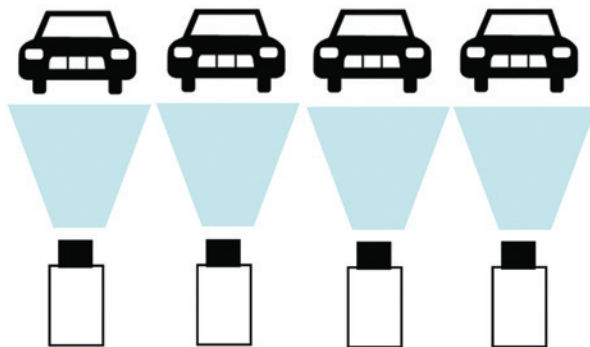

Time effective ! - Quick installation

1. Switch to analog output
2. Connect with CAT5 from PoE
3. Connect with monitor and start adjustment !

Save **60-90%** of installation time by "3-step angle adjustment" via analog output.

Digital PTZ and 20 preset patrol

Original angle
(Home)

Cost effective ! - Covers larger area by the smaller number of cameras

Standard cameras

Megapixel cameras