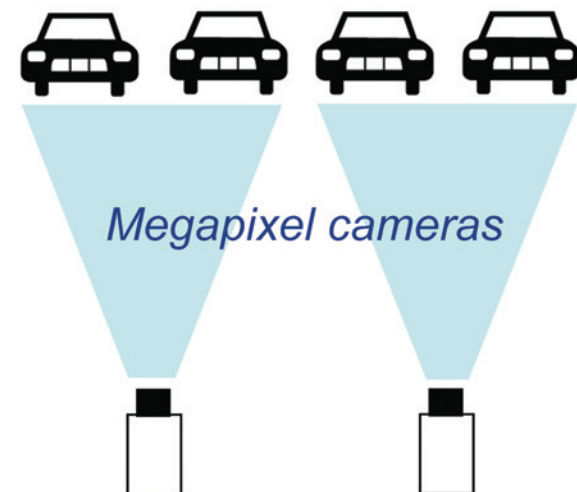

Time effective ! - Quick installation

1. Switch to analog output
2. Connect with CAT5 from PoE
3. Connect with monitor and start adjustment !

Save **60-90%** of installation time by "3-step angle adjustment" via analog output.

Digital PTZ and 20 preset patrol

Original angle
(Home)

Cost effective ! - Covers larger area by the smaller number of cameras

Standard cameras

Megapixel cameras